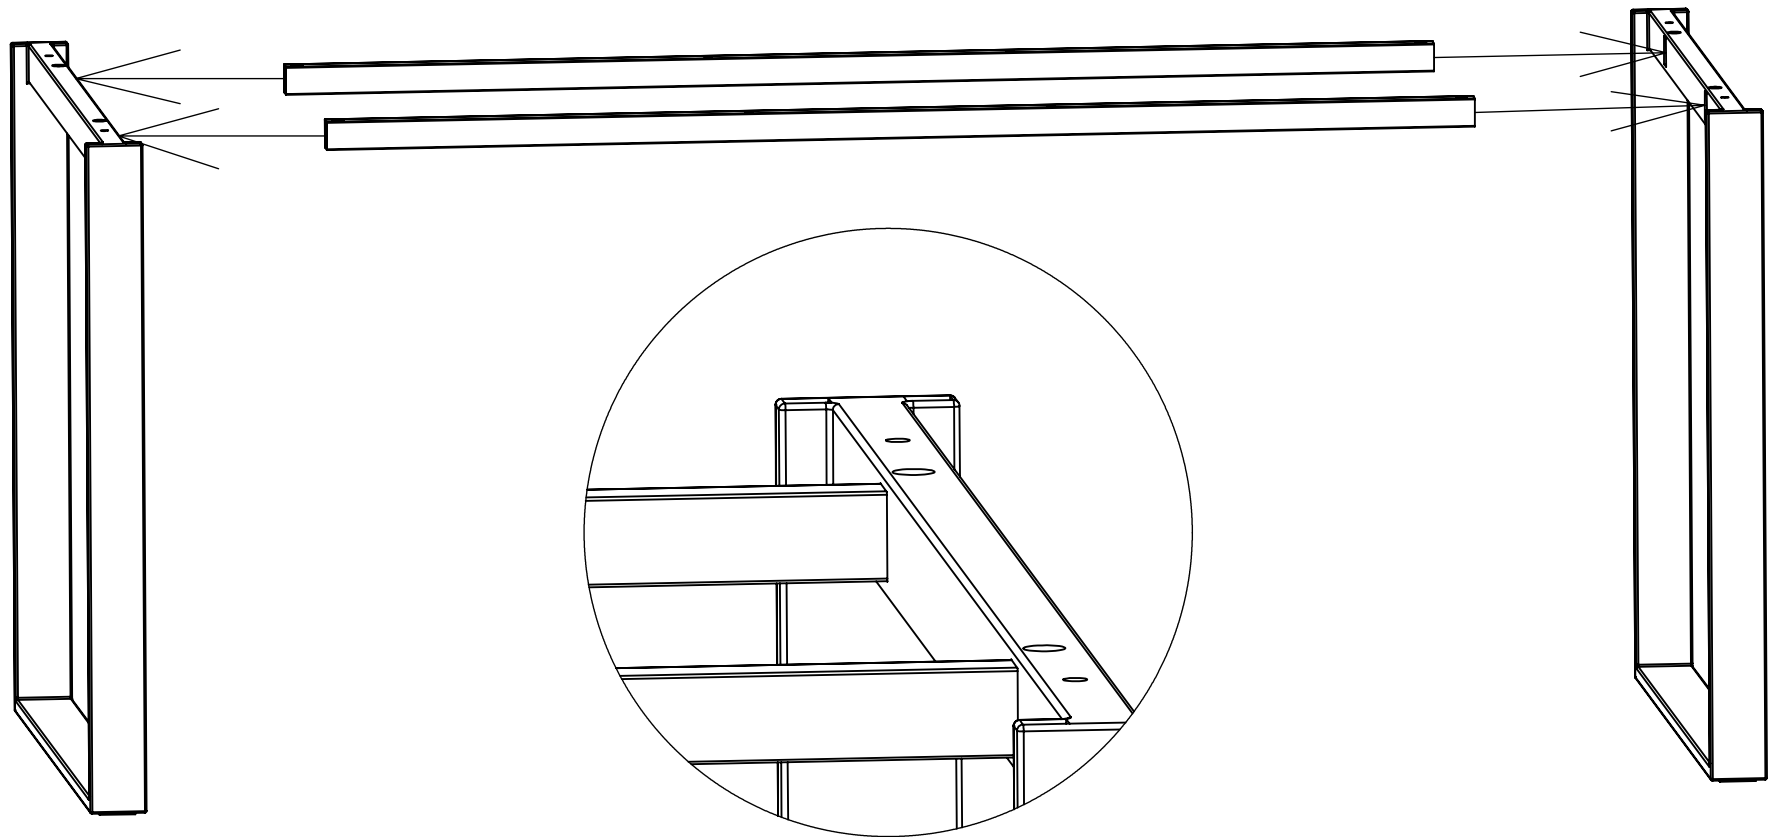

PC STOL PABLO 160/140X90/80

	DIM	kom	pak korpus
1.	1600X900 1400X800	1	1

2X 	2X 		
24041/24042/24043 24044/24045/24046	24032/24033/24034 24035/24036/24037		
 4X	 4X	 4X	 4X
5x60  4X 04663	5x50  4X 03014	 1X 09064	

PC STOL PABLO 160/140X90/80

1.

	2X	2X	
24032/24033/24034 24035/24036/24037			24041/24042/24043 24044/24045/24046

PC STOL PABLO 160/140X90/80

2.

PC STOL PABLO 160/140X90/80

3.

5x50	5x60
	
4X 03014	4X 04663