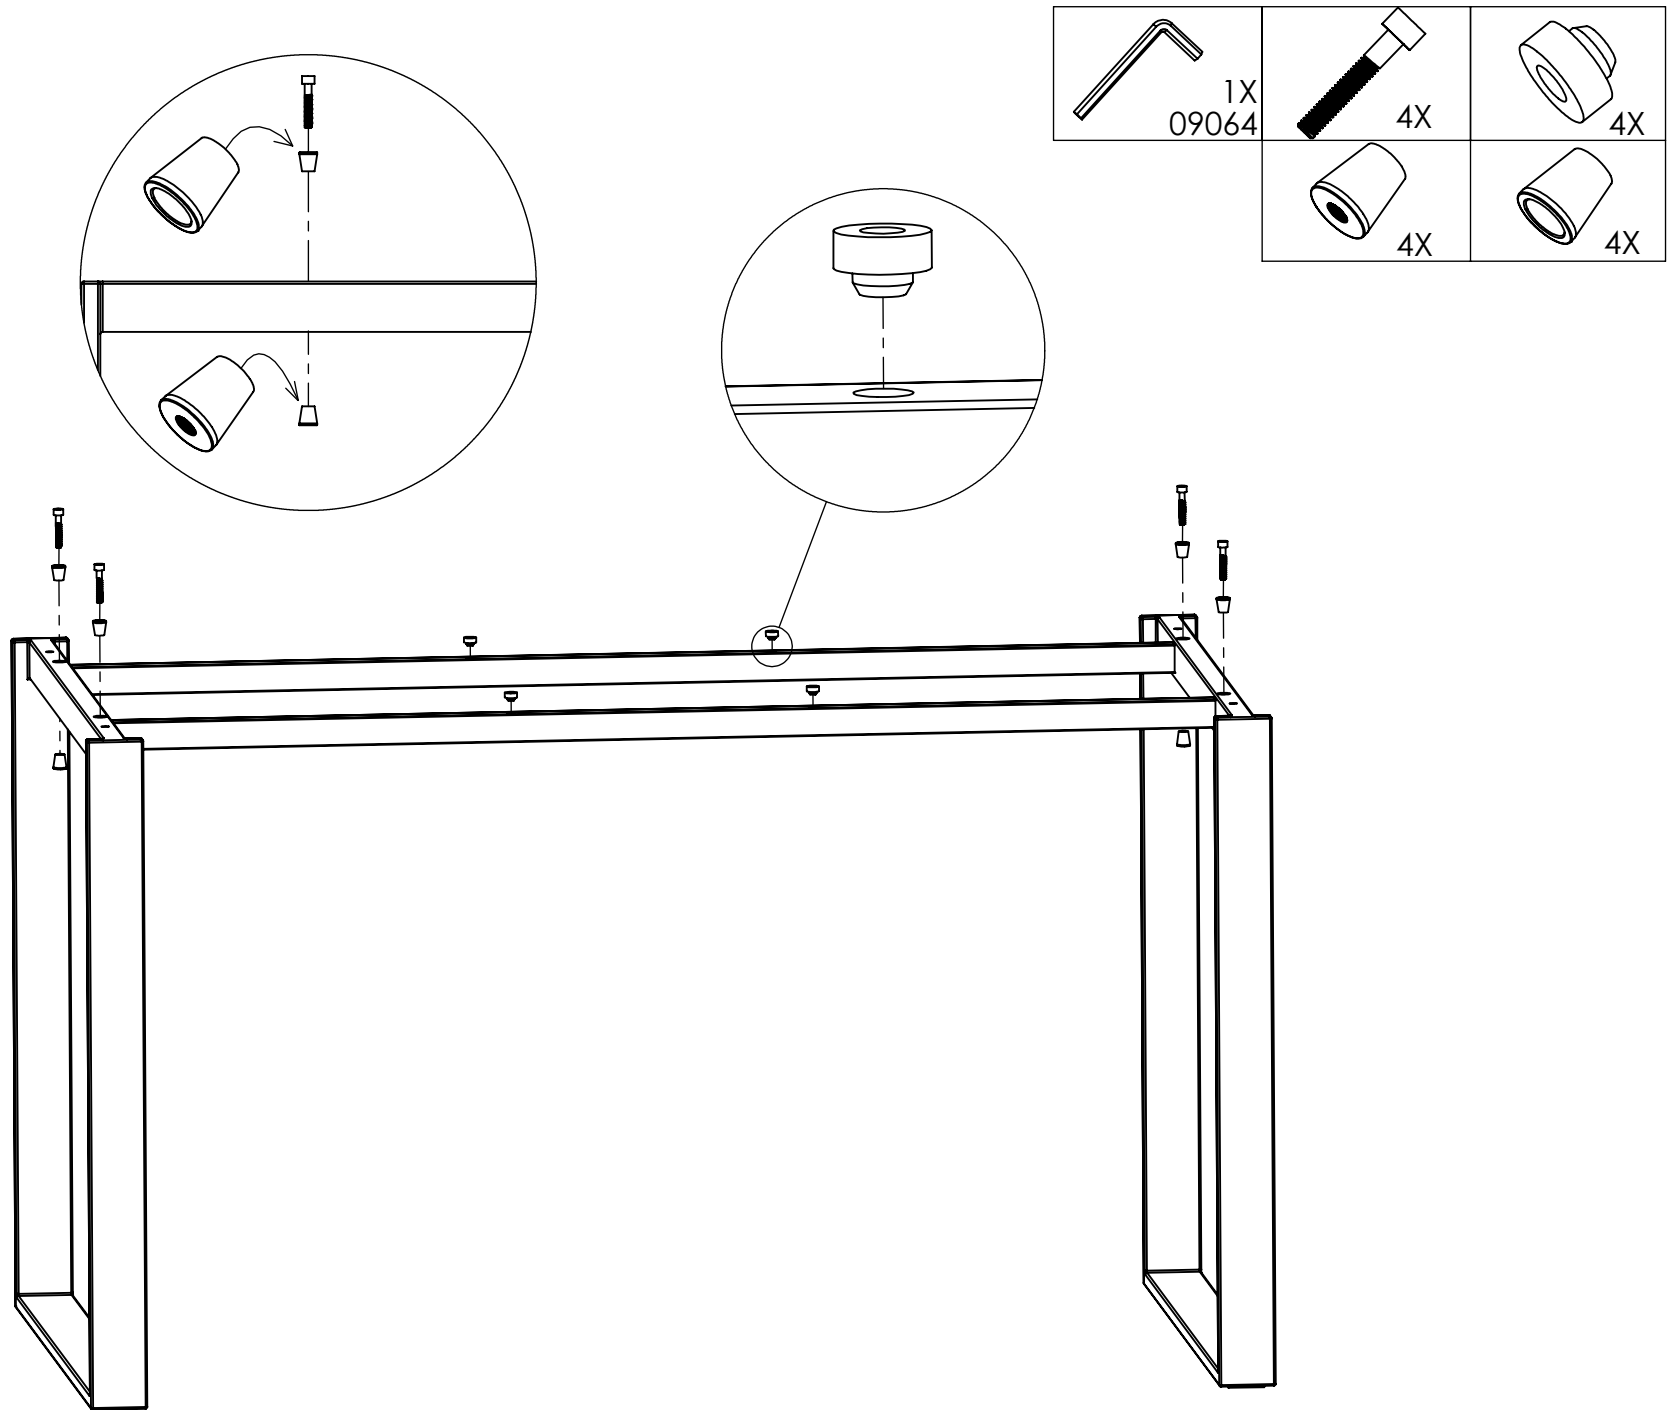

PC STOL PABLO 160/140X90/80

	DIM	kom	pak korpus
1.	1600X900 1400X800	1	1

2X 	2X 		
24041/24042/24043 24044/24045/24046	24032/24033/24034 24035/24036/24037		
 4X	 4X	 4X	 4X
5x60  4X 04663	5x50  4X 03014	 1X 09064	

PC STOL PABLO 160/140X90/80

1.

	2X	2X	
24032/24033/24034 24035/24036/24037			24041/24042/24043 24044/24045/24046

PC STOL PABLO 160/140X90/80

2.

PC STOL PABLO 160/140X90/80

3.

5x50	5x60
	
4X 03014	4X 04663