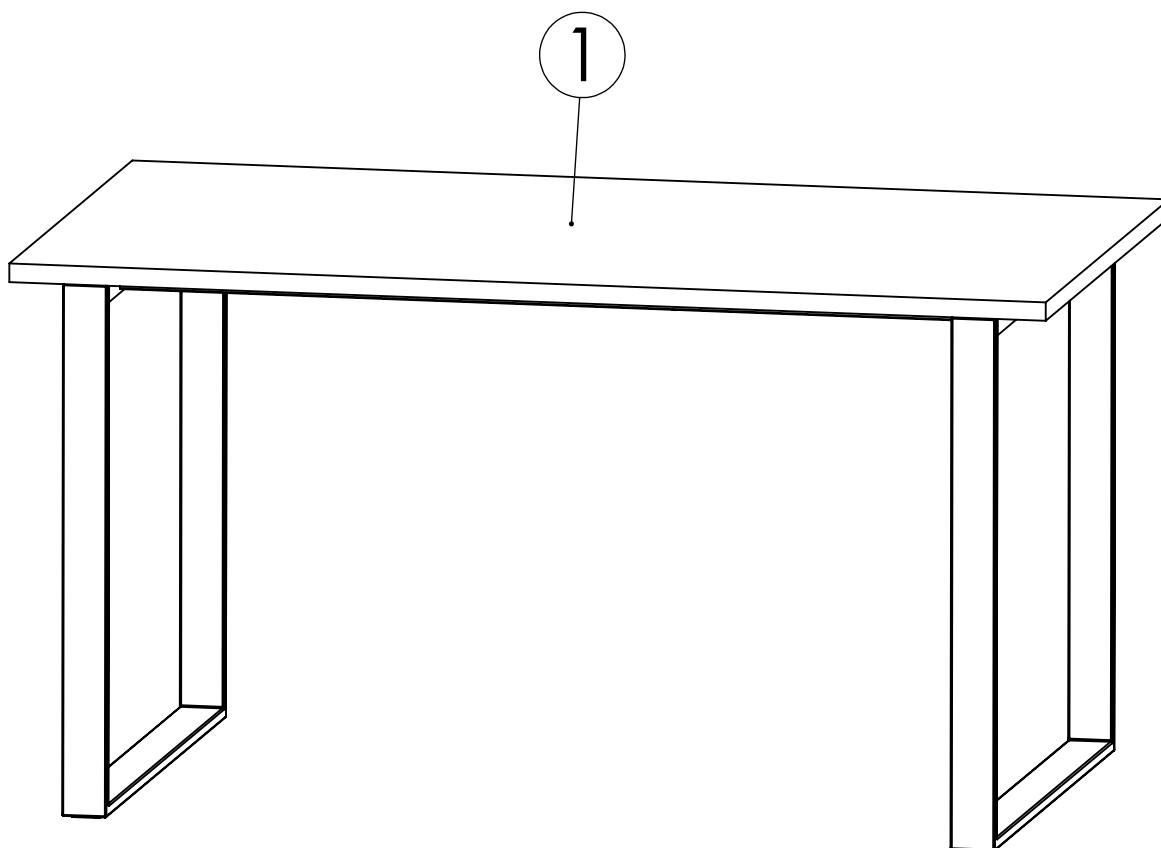

PC STOL PABLO 160/140X90/80

	DIM	kom	pak korpus
1.	1600X900 1400X800	1	1

2X 	2X 		
24041/24042/24043 24044/24045/24046	24032/24033/24034 24035/24036/24037		
 4X	 4X	 4X	 4X
5x60  4X 04663	5x50  4X 03014	 1X 09064	

PC STOL PABLO 160/140X90/80

1.

	2X	2X	
24032/24033/24034 24035/24036/24037			24041/24042/24043 24044/24045/24046

PC STOL PABLO 160/140X90/80

2.

PC STOL PABLO 160/140X90/80

3.

5x50	5x60
	
4X 03014	4X 04663