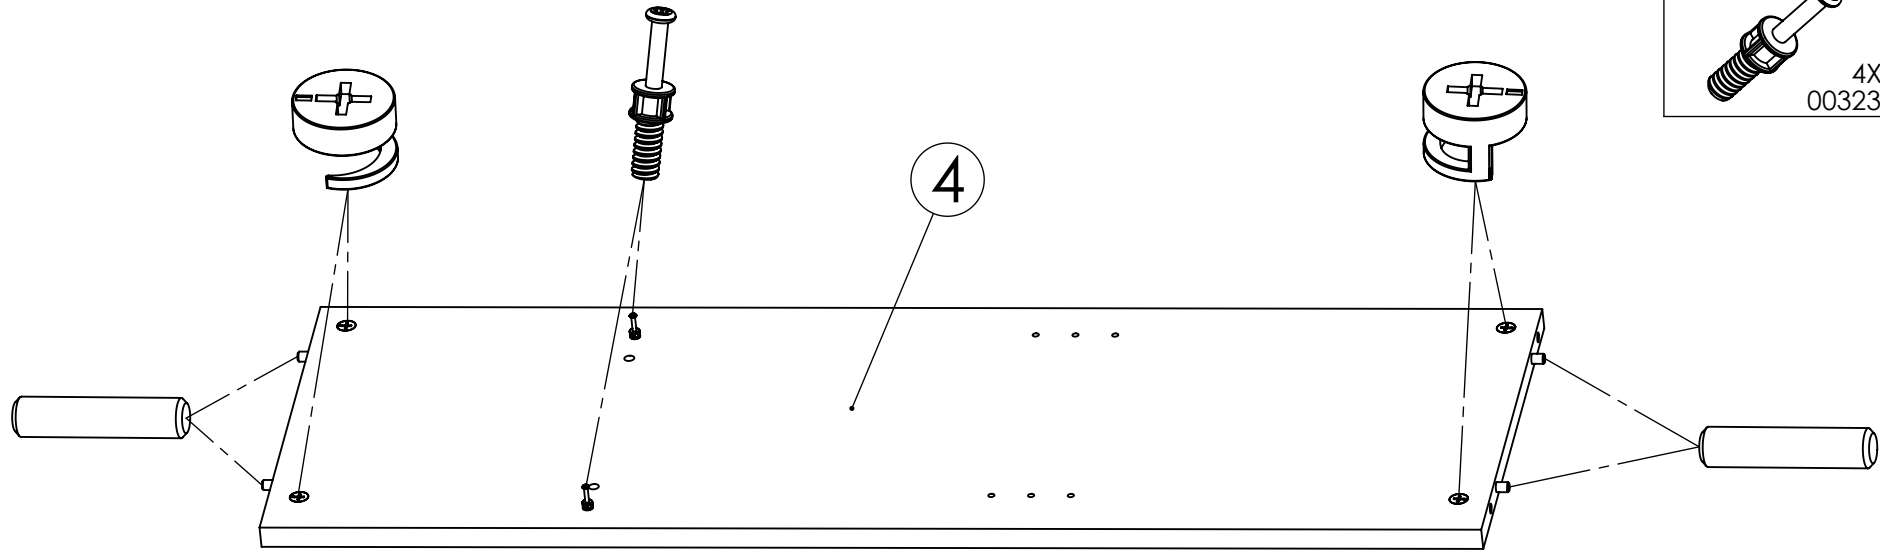

REGAL PORTA VISEĆI EL. 1VR/1ST

5