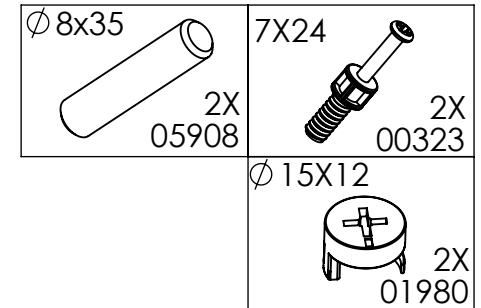

PREDSOBLJE DAVOS KOMODA 2L+2VR

10

2x

11

2x