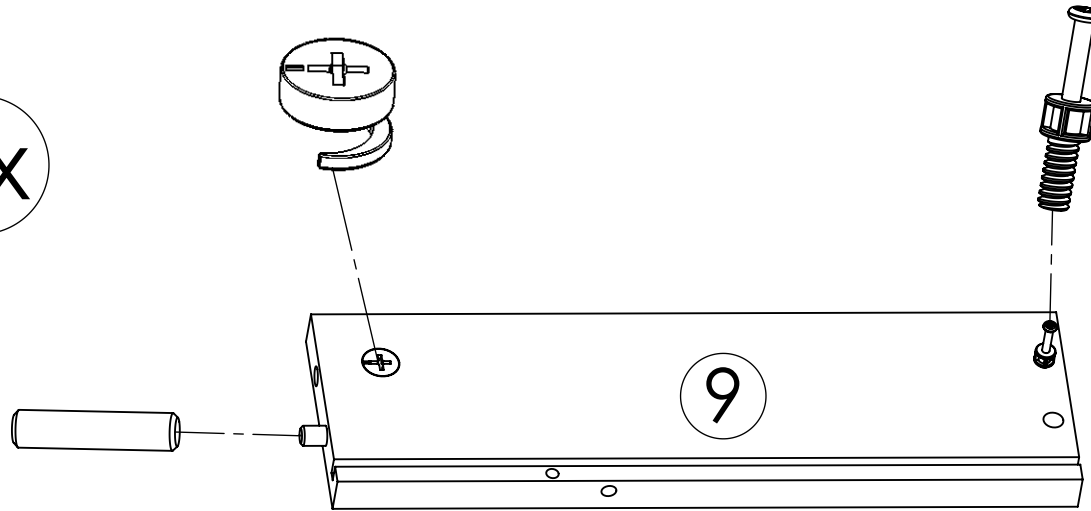

PREDSOBLJE DAVOS KOMODA 2L+2VR

10

2x