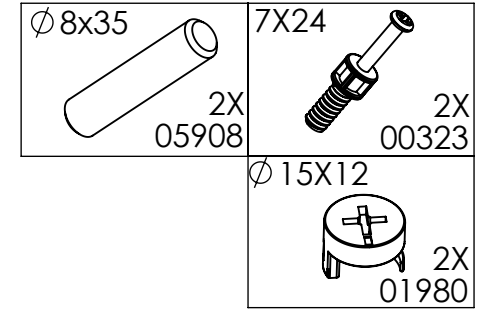

PREDSOBLJE DAVOS KOMODA 2L+2VR

10

2x